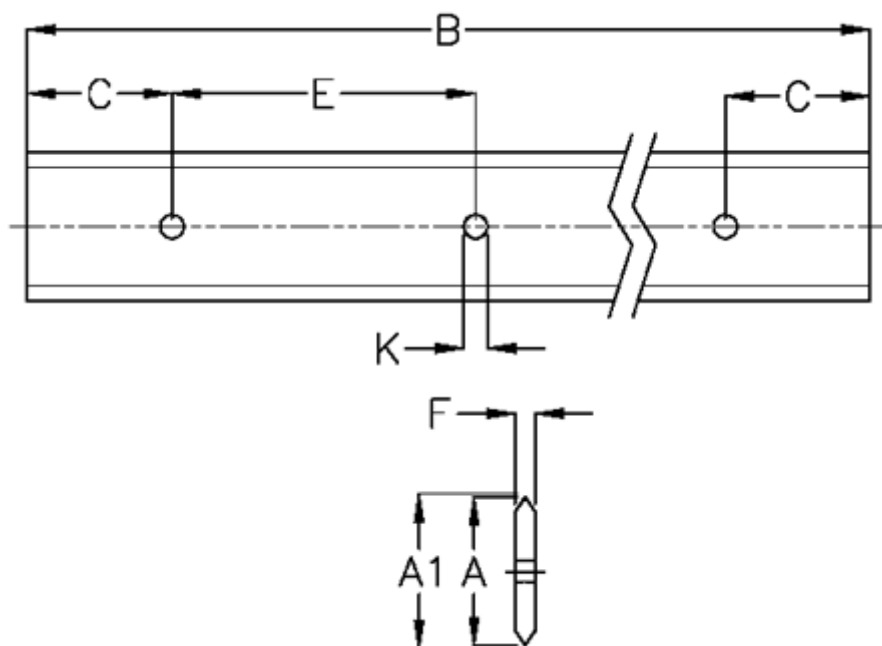

Data Sheet

Article number: 05712385362

Description: Hepco GV3 slide M 60 L536 P2
with counterbored holes

Measures

A	= 60	Precision type = P2
A1	= 60.81	Weight kg/1000 = 2.70
B	= 536	
C	= 43.0	
E	= 90	
F	= 6.42	
For bearing	= J34	
K	= 9xM8	